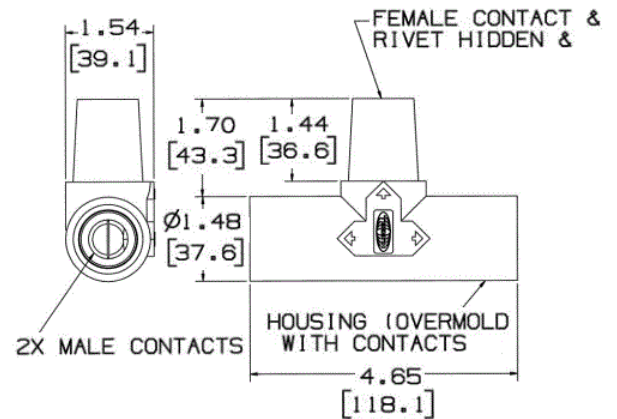

Single Pole Devices and Temporary Power
 Series 16 - 300 and 400A, 600V AC/250V DC
Paralleling Tee

HUBBELL

Ordering Information

| Description | Device Color | UPC | Catalog Number |
|---|--------------|--------------|----------------|
| Paralleling "T" Connector (Female-Male-Male) | Black | 783585113104 | HBLPTBK |

Standards

UL 498 and UL1691
 UL Enclosure Types 3R, 4X, 12

Specifications

| | |
|------------------|-------------------------|
| Product Type | Ts" and Tri-Taps |
| Tee and Tap Type | Paralleling "T" Fitting |
| Body Material | Thermoplastic Elastomer |
| Contact Material | Brass |

Performance

| Electrical | |
|-----------------|----------------------------------|
| Amperage Rating | 400A Maximum |
| Voltage Ratings | 600V AC Maximum; 250V DC Maximum |

Mechanical

| | |
|------------------------|--|
| Product Identification | Ratings are a permanent part of the device |
|------------------------|--|

Online Resources

Customer Use Drawing
 eCatalog
 Installation Instructions

Dimensions in Inches (mm)

Hubbell Wiring Device-Kellems • Hubbell Incorporated (Delaware) • 40 Waterview Drive • Shelton, CT 06484