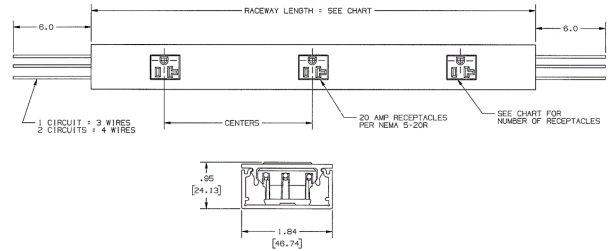

## Receptacles

4

## Specifications

Height	1.50"
Width	2.50"
Length	6'