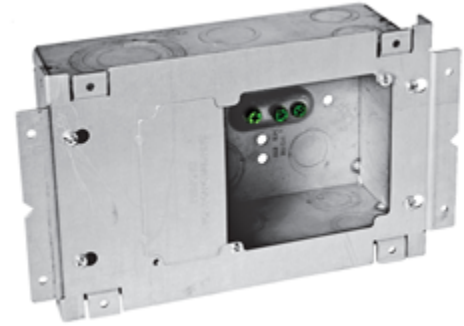

Floor Boxes

Recessed Wall Boxes

HUBBELL

Features

- Flush mounted, white enclosure
- All steel rugged construction provides strength for installation
- Loaded with two Hubbell 20A duplex receptacles and 2-gang back box

Ordering Information

| Description | Device Type | UPC | Catalog Number |
|---------------------|-------------|--------------|----------------|
| Square 2- or 3-gang | Wall Box | 783585445472 | HBL263 |

Specifications

| | |
|------------|--|
| Dimensions | 4 ¹¹ / ₁₆ "H x 7 ³ / ₄ "W x 3 ¹ / ₄ "D |
|------------|--|

Online Resources

[Customer Use Drawing](#)
[eCatalog](#)

Dimensions in Inches (mm)

Hubbell Wiring Device-Kellems • Hubbell Incorporated (Delaware) • 40 Waterview Drive • Shelton, CT 06484