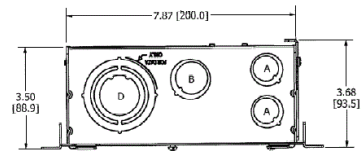

Floor Boxes

Recessed Wall Boxes

HUBBELL

Features

- Flush mounted, white enclosure
- All steel rugged construction provides strength for installation
- Loaded with two Hubbell 20A duplex receptacles and 2-gang back box

Ordering Information

| Description | Device Type | UPC | Catalog Number |
|---------------------|-------------|--------------|----------------|
| Square 2- or 3-gang | Wall Box | 783585445472 | HBL263 |

Specifications

| | |
|------------|--|
| Dimensions | 4 ¹¹ / ₁₆ "H x 7 ³ / ₄ "W x 3 ¹ / ₄ "D |
|------------|--|

Online Resources

[Customer Use Drawing](#)
[eCatalog](#)

Dimensions in Inches (mm)

Hubbell Wiring Device-Kellems • Hubbell Incorporated (Delaware) • 40 Waterview Drive • Shelton, CT 06484