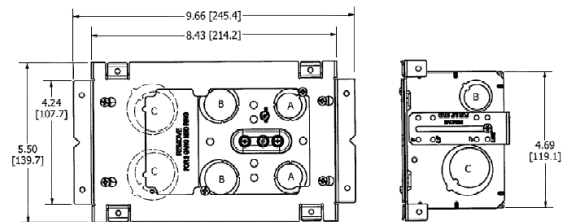

Floor Boxes

Recessed Wall Boxes

HUBBELL

Features

- Flush mounted, white enclosure
- All steel rugged construction provides strength for installation
- Loaded with two Hubbell 20A duplex receptacles and 2-gang back box

Ordering Information

| Description | Device Type | UPC | Catalog Number |
|---------------------|-------------|--------------|----------------|
| Square 2- or 3-gang | Wall Box | 783585445472 | HBL263 |

Specifications

| | |
|------------|--|
| Dimensions | 4 ¹¹ / ₁₆ "H x 7 ³ / ₄ "W x 3 ¹ / ₄ "D |
|------------|--|

Online Resources

[Customer Use Drawing](#)
[eCatalog](#)

Dimensions in Inches (mm)

Hubbell Wiring Device-Kellems • Hubbell Incorporated (Delaware) • 40 Waterview Drive • Shelton, CT 06484