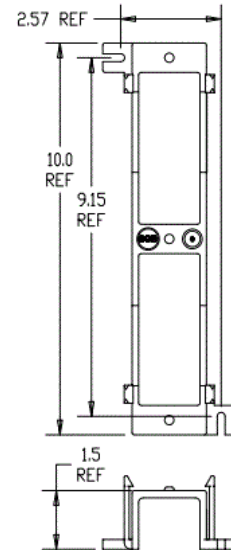

NEXTSPEED

Cross Connect Blocks

HUBBELL

Modular 66 Cross Connect Block Accessories

Features

- Used to Mount 66M Series Blocks

Ordering Information

Description	Color	Catalog Number	UPC
89B Bracket	White	HPW89B	662620821214