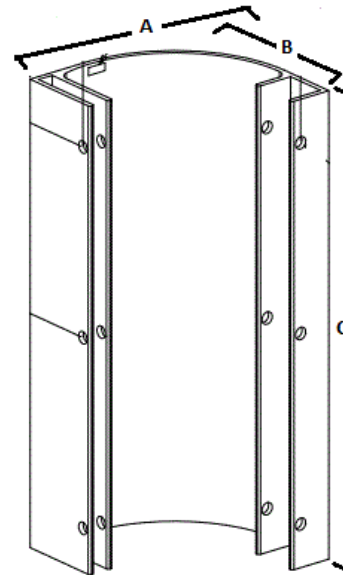

HLS Ladder Tray Installation Accessory

Cable Radius Drop

HUBBELL

Features

- HLS Ladder Tray is a modular system that is easily configured for all unique installations
- Ladder tray sections universally work with all ladder tray accessories
- HLS Ladder feature rung spacing every 9" to support and relieve cable stress

Ordering Information

Color	Length	Catalog Number	UPC Number
Black	18"	HLCD18	662620820002

Specifications

Material	Aluminum
Finish	Black

Accessories

Protective End Caps	HLCEPK2
Retaining Post, 6", Black	HLP06B
Black Velcro Roll	HVFBK575
9" Velco Strips, Yellow	MCCMV9YL10

Online Resources

Brochure
Customer Drawing
Customer Use Drawing
eCatalog

Dimensions- inches (mm)

A	4.5" (114)
B	4.5" (114)
C	16.75" (425)