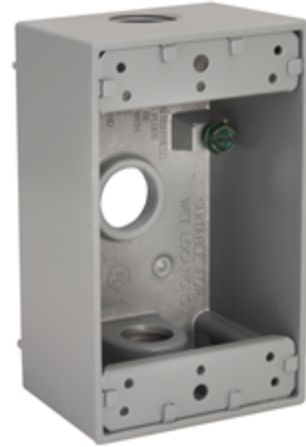

HI-Impact
Cast Aluminum Weatherproof Device Box with Lugs

HUBBELL

Features

- NEMA 3R Environmental Protection
- 3/4" Conduit Hub

Ordering Information

Description	Color	Catalog Number	UPC
HI-Impact Cast Aluminum Weatherproof Device Box with Lugs, 3/4" Knockout	Gray	HIWP75GY	662620856803

Specifications

Knockout	3/4"
----------	------

Online Resources

Customer Use Drawing
eCatalog