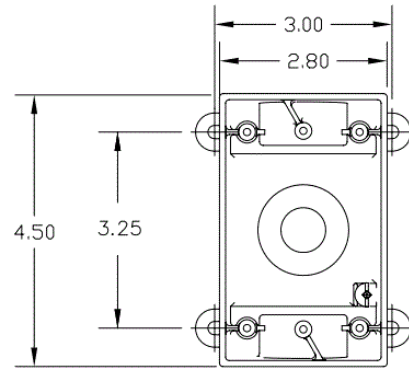

HI-Impact
Cast Aluminum Weatherproof Device Box with Lugs

HUBBELL

Features

- NEMA 3R Environmental Protection
- 3/4" Conduit Hub

Ordering Information

Description	Color	Catalog Number	UPC
HI-Impact Cast Aluminum Weatherproof Device Box with Lugs, 3/4" Knockout	Gray	HIWP75GY	662620856803

Specifications

Knockout	3/4"
----------	------

Online Resources

Customer Use Drawing
eCatalog