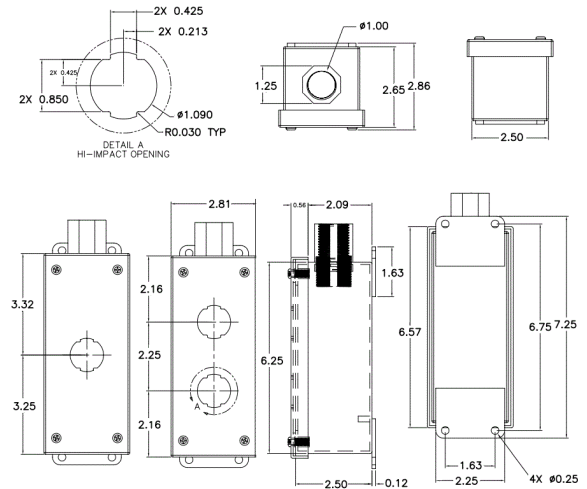

Accessories

High-Impact Category 5E Connector	HI5E
High-Impact Category 5E Coupler	HI5EC
High-Impact Category 6 Connector	HI6
High-Impact Category 6 Coupler	HI6C
High-Impact Protective Cap	HIC