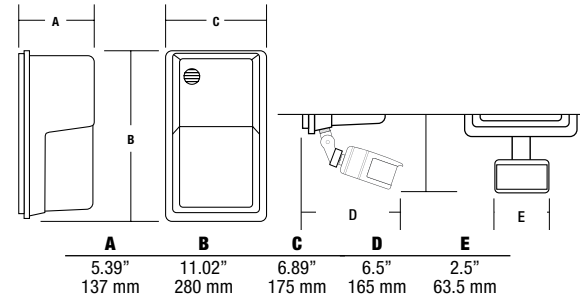

### DIMENSIONS

### SHIPPING INFORMATION

Catalog Number	G.W(kg)/CTN	Carton Dimensions			Carton Qty. per Master Pack
		Length Inch (cm)	Width Inch (cm)	Height Inch (cm)	
NRG356LU5KBZ	5.33 (2.42)	11.8 (30)	7.4 (19)	6.1 (15.5)	1
NRG356LU5KBZPC	5.40 (2.45)	11.8 (30)	7.4 (19)	6.1 (15.5)	1