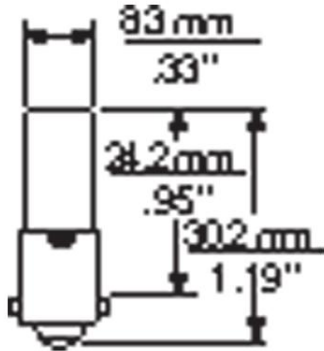

GE
Lighting

12078 - TEL/120MB UNIT

GE T2.5 (T2 1/2) - Low Voltage

GENERAL CHARACTERISTICS

Lamp Type	Miniature - T & TL Shape
Bulb	T2.5 (T2 1/2)
Base	Miniature Bayonet (Ba9s)
Filament	CC-7A
Rated Life	7500.0 hrs
Atmosphere	Vacuum
Primary Application	Low Voltage

PHOTOMETRIC CHARACTERISTICS

Initial Lumens	4.0
Nominal Initial Lumens per Watt	1
Mean Spherical Candlepower (MSCP)	0.36

ELECTRICAL CHARACTERISTICS

Wattage	3.0
Voltage	120.0

DIMENSIONS

Maximum Overall Length (MOL)	1.1900 in(30.2 mm)
Bulb Diameter (DIA)	0.312 in(7.9 mm)

PRODUCT INFORMATION

Product Code	12078
Description	TEL/120MB UNIT
Standard Package	Case
Standard Package GTIN	20043168120788
Standard Package Quantity	50
Sales Unit	Unit
No Of Items Per Sales Unit	1
No Of Items Per Standard	50
Package	
UPC	043168120784