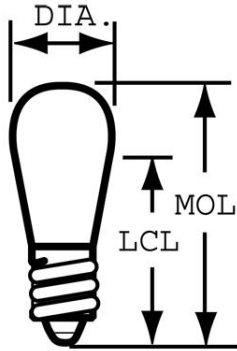

GE  
Lighting

**11367 - 6S6 TRAY**

GE S6 - Appliance

**GENERAL CHARACTERISTICS**

Lamp Type	Incandescent - Appliance & Indicators
Bulb	S6
Base	Candelabra Screw (E12)
Filament	C-7A
Bulb Finish	Clear
Rated Life	1500.0 hrs
Bulb Material	Soft glass
Primary Application	Appliance

**PHOTOMETRIC CHARACTERISTICS**

Initial Lumens	41.0
Nominal Initial Lumens per Watt	6

**ELECTRICAL CHARACTERISTICS**

Wattage	6.0
Voltage	120.0

**DIMENSIONS**

Maximum Overall Length (MOL)	1.8700 in(47.5 mm)
Bulb Diameter (DIA)	0.750 in(19.0 mm)
Light Center Length (LCL)	1.370 in(34.8 mm)

**PRODUCT INFORMATION**

Product Code	11367
Description	6S6 TRAY
Standard Package	Case
Standard Package GTIN	10043168113677
Standard Package Quantity	240
Sales Unit	Unit
No Of Items Per Sales Unit	1
No Of Items Per Standard Package	240
UPC	043168113670