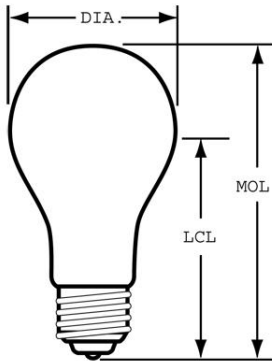

GE
Lighting

72549 - 60A/RS/STG-T2/12

GE saf-t-gard® 60/53 watt A19 2-pack

- 130/120 volts
- 2800K soft white light appearance
- A19 shape with medium base for use in rough service applications
- GE saf-t-gard® bulbs feature a protective Teflon® coating that helps contain glass fragments if broken. Designed with heavy-duty, all-weather construction, these bulbs protect against shattering, rain breakage and splatter from oil and lubricants. GE saf-t-gard® bulbs are perfect for home use in kitchens, basements garages, workshops and enclosed exterior fixtures
- Estimated yearly energy costs \$7.23/\$6.38 based on 3 hours per day \$0.11 per kWh
- Lasts 1.8/4.6 years based on 3 hours per day usage
- Provides 500/380 lumens

GENERAL CHARACTERISTICS

Lamp Type	Incandescent - A-line
Bulb	A19
Base	Medium Screw
Filament	C-7A
Bulb Finish	Inside frost
Rated Life	2000.0 hrs
Primary Application	Rough Service; Shatter-Resistant

PHOTOMETRIC CHARACTERISTICS

Initial Lumens	500.0 /380.0
Nominal Initial Lumens per Watt	8 /7

ELECTRICAL CHARACTERISTICS

Wattage	60.0
Voltage	130.0

DIMENSIONS

Maximum Overall Length (MOL)	4.1300 in(104.9 mm)
Bulb Diameter (DIA)	2.375 in(60.3 mm)
Light Center Length (LCL)	2.910 in(73.9 mm)