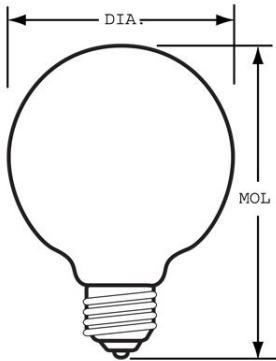

GE
Lighting

12979 - 40G25/W 6PK

GE soft white 40 watt G25 1-pack

- Use original GE's Soft White when you need a light without glare and harsh shadows.
- GE soft white bulbs provide warm, pleasing everyday light without harsh glares and shadows. GE soft white globes' decorative round shape is perfect for illuminating pendant and vanity fixtures
- G25 globe with medium base for use in vanity strips
- Lasts 1.4 years based on 3 hours per day usage
- 370 lumens providing cozy, relaxing™ light
- 2500K soft white light appearance
- Estimated yearly energy costs \$4.82 based on 3 hours per day \$0.11 per kWh

GENERAL CHARACTERISTICS

Lamp Type	Incandescent - Decorative
Bulb	G25
Base	Medium Screw (E26)
Filament	CC-6
Bulb Finish	White
Rated Life (Vert)	1500.0 h
Rated Life	1500.0 hrs
Bulb Material	Soft glass
Primary Application	Globe

PHOTOMETRIC CHARACTERISTICS

Initial Lumens	370.0
Color Temperature	2500.0 K

ELECTRICAL CHARACTERISTICS

Wattage	40.0
Voltage	120.0

DIMENSIONS

Maximum Overall Length (MOL)	4.5000 in(114.3 mm)
Bulb Diameter (DIA)	3.125 in(79.4 mm)