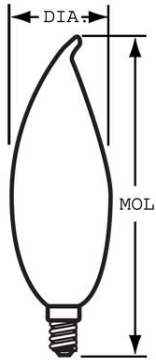

GE
Lighting

15778 - 40CAC 25PK

GE CA10

GENERAL CHARACTERISTICS

Lamp Type	Incandescent - Decorative
Bulb	CA10
Base	Candelabra Screw (E12)
Filament	CC-2V
Bulb Finish	Clear
Rated Life	1500.0 hrs
Bulb Material	Soft glass
Life in Years	1.4
Primary Application	Standard;Chandelier

PHOTOMETRIC CHARACTERISTICS

Initial Lumens	370.0
Color Temperature	2500.0 K

ELECTRICAL CHARACTERISTICS

Wattage	40.0
Voltage	120.0
Burn Position	Base down
Estimated Energy Cost per Year	4.82

DIMENSIONS

Maximum Overall Length (MOL)	4.1200 in(104.6 mm)
Bulb Diameter (DIA)	1.250 in(31.8 mm)