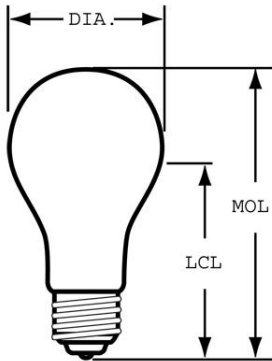

## 97491 - 15A/W-2PK

GE soft white 15 watt A15 2-pack

- Use original GE's Soft White when you need a light without glare and harsh shadows.
- 2500K soft white light appearance
- A15 shape with medium base for use in table lamps and enclosed fixtures
- Estimated yearly energy costs \$1.81 based on 3 hours per day \$0.11 per kWh
- GE soft white bulbs provide warm, pleasing everyday light without harsh glares and shadows. Use general purpose GE soft white bulbs in common household fixtures like table lamps, floor lamps, enclosed ceiling fixtures and bare lamp sockets
- Lasts 2.3 years based on 3 hours per day usage
- 110 lumens providing subtle, reassuring™ light

### GENERAL CHARACTERISTICS

Lamp Type	Incandescent - A-line
Bulb	A15
Base	Medium Screw (E26)
Filament	C-9
Bulb Finish	Soft white
Rated Life (NOM)	2500.0 h
Bulb Material	Soft glass
Primary Application	Standard

### DIMENSIONS

Maximum Overall Length (MOL) (NOM)	3.500 in(88.9 mm)
Bulb Diameter (DIA) (NOM)	1.875 in(47.6 mm)
Light Center Length (LCL) (NOM)	2.370 in(60.2 mm)