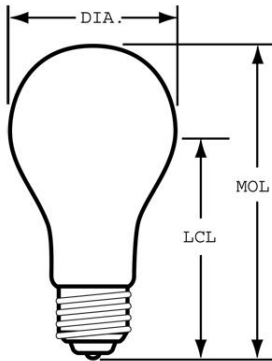

## 72546 - 100A/RS/STG-TP6

GE saf-t-gard® 100/89 watt A19 1-pack

- 130/120 volts
- 2800K soft white light appearance
- A19 shape with medium base for use in rough service applications
- Estimated yearly energy costs \$12.05/\$10.72 based on 3 hours per day \$0.11 per kWh
- GE saf-t-gard® bulbs feature a protective Teflon® coating that helps contain glass fragments if broken. Designed with heavy-duty, all-weather construction, these bulbs protect against shattering, rain breakage and splatter from oil and lubricants. GE saf-t-gard® bulbs are perfect for home use in kitchens, basements garages, workshops and enclosed exterior fixtures
- Lasts 1.8/4.7 years based on 3 hours per day usage
- Provides 1070/815 lumens

### GENERAL CHARACTERISTICS

Lamp Type	Incandescent - A-line
Bulb	A19
Base	Medium Screw
Filament	C-7A
Bulb Finish	Inside frost
Rated Life	2000.0 hrs
Primary Application	Rough Service; Shatter-Resistant

### DIMENSIONS

Maximum Overall Length (MOL)	4.1300 in(104.9 mm)
Bulb Diameter (DIA)	2.375 in(60.3 mm)
Light Center Length (LCL)	2.910 in(73.9 mm)