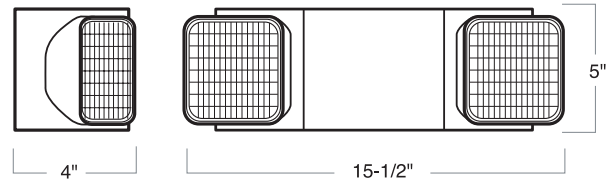

ELM-803

INCANDESCENT
EMERGENCY LIGHT WITH
BATTERY BACK-UP

ELM-818

INCANDESCENT EMERGENCY
LIGHT WITH BATTERY
BACK-UP & REMOTE
CAPABLE (20W MAX.)

ELM-816

INCANDESCENT
EMERGENCY LIGHT WITH
BATTERY BACK-UP &
SELF-DIAGNOSTIC

ELM-817

INCANDESCENT
EMERGENCY LIGHT WITH
NICAD BATTERY BACK-UP

FEATURES

This fixture is an excellent choice when an attractive emergency light is required. In cases of AC power loss, it provides a minimum of 90 minutes illumination. A trouble-free lead-calcium battery is provided with the fixture. The lamp heads may be adjusted through the full range of motion because of the special swivel-track design.

BODY

- The thermoplastic housing of the product makes it corrosion-proof and scratch-and impact-resistant.
- UV-stabilization prevents discoloration of the product.
- Compartments shaped by injection
- Power may be supplied via wall or ceiling

FACE

- The face has two square lamp heads that are fit into bevels on either side and each has a reflector and diffuser

MOUNTING

- Unique "snap-together" universal mounting design permits top and back mounting. Required hardware is provided.

ELECTRICAL

- 120V or 277V input
- Reset is automatic
- Hassle-free wiring without the need for additional hardware

LAMPS

- Two 5-W DC T5 wedge-base lamps
- Emergency Light Fixtures: Two moveable glare free light heads that have a positioning lock.

BATTERY

- 6V, 4 amp-hour sealed-lead acid battery works during power failures
- Replaceable and requires no maintenance
- When completely charged, supplies emergency power for 90 minutes.
- Indicator light shows high charge and readiness for operation

TESTING

- Test button
- Solid state line latched low voltage disconnect to avoid deep discharge
- Safeguarded against short circuits
- Power is automatically interrupted in cases of brown-out

LISTED

- UL 924, NFPA, NEC, State & Municipal
- Damp location approved

SPECIFIED:

ELM- _____ - _____
PART # HOUSING COLOR

CATALOG #	HOUSING COLOR	CANOPY
ELM-803	☐ W - White	Universal mount to wall or ceiling
ELM-818	☐ B - Black	
ELM-816		
ELM-817