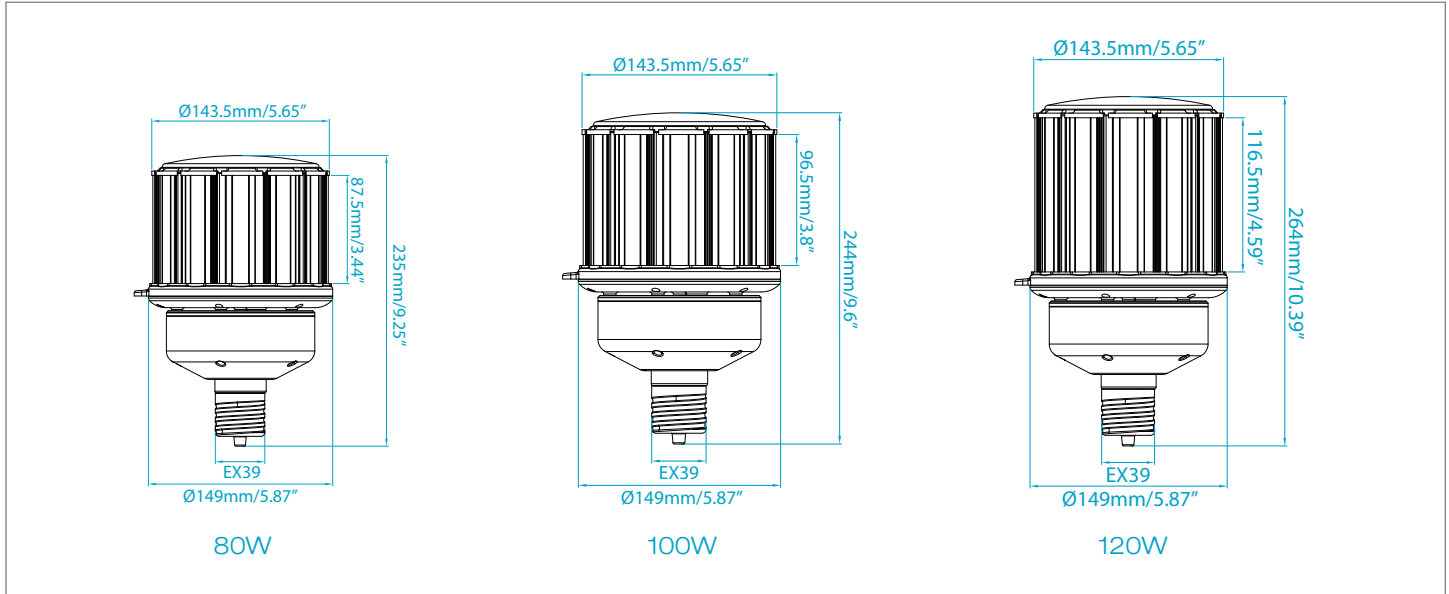

80/100
/120
watts

9,300-
14,300
lumens

120
lpw

EX39
base

performance

- 4000K, 5000K
- 120 lpw
- 80+ CRI
- 50,000 hour life @ L70
- Operates in -4°F to 149°F (-20°C to 65°C); -4°F to 104°F (-20°C to 40°C) in enclosed fixtures
- Direct line voltage 100-277V - not compatible with ballasts
- Power Factor > 0.9
- Non-dimmable
- Universal mounting position
- UL1598C – Existing fixtures retain UL certification
- Built-in 6kV surge protection included
- Operating frequency 50-60Hz
- Wet location rated

applications

- Industrial
- Commercial

LED HID Replacement: Large

dimensions

ordering information

	Order Code	Item #	Lm	W	CCT	CRI	V	Life/Hrs L70	Base	Replaces HID	DLC v4.0
Mogul Base	09346	LED80WPT40KMOG-G6	9,300	80W	4000K	80+	100-277V	50K	EX39	320W HID	✓
	09347	LED80WPT50KMOG-G6	9,300	80W	5000K	80+	100-277V	50K	EX39	320W HID	✓
	09348	LED100WPT40KMOG-G6	11,900	100W	4000K	80+	100-277V	50K	EX39	400W HID	✓
	09153	LED100WPT50KMOG-G6	11,900	100W	5000K	80+	100-277V	50K	EX39	400W HID	✓
	09451	LED100WPT40KMOG-347-G7*	11,900	100W	4000K	80+	120-347V	50K	EX39	250-400W	
	09452	LED100WPT50KMOG-347-G7*	11,900	100W	5000K	80+	120-347V	50K	EX39	250-400W	
	09349	LED120WPT40KMOG-G6	14,300	120W	4000K	80+	100-277V	50K	EX39	600W HID	✓
	09154	LED120WPT50KMOG-G6	14,300	120W	5000K	80+	100-277V	50K	EX39	600W HID	✓

NOTE: use order code when ordering.

*Canada only.

When used in enclosed fixture, minimum lamp compartment dimensions 235mm x 235mm x 440mm
Compatible with EX39 & E39 sockets

✓ DesignLights Consortium® Qualified