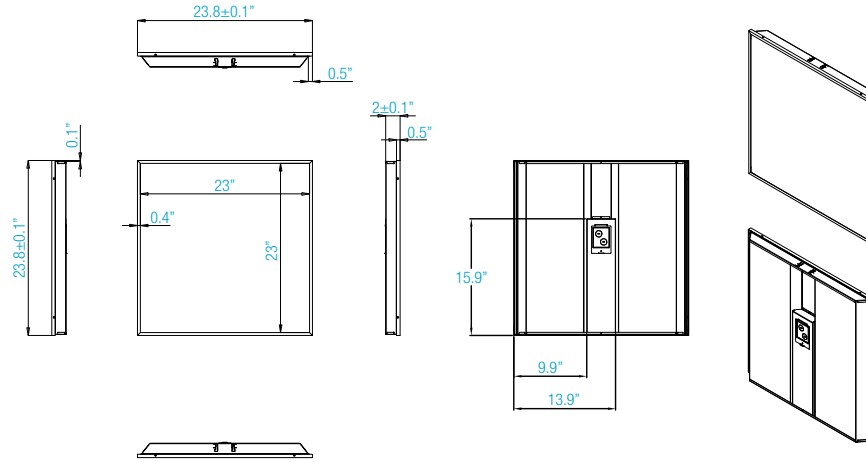

ELT - LED Eco Lens Troffer

dimensions

ELT22