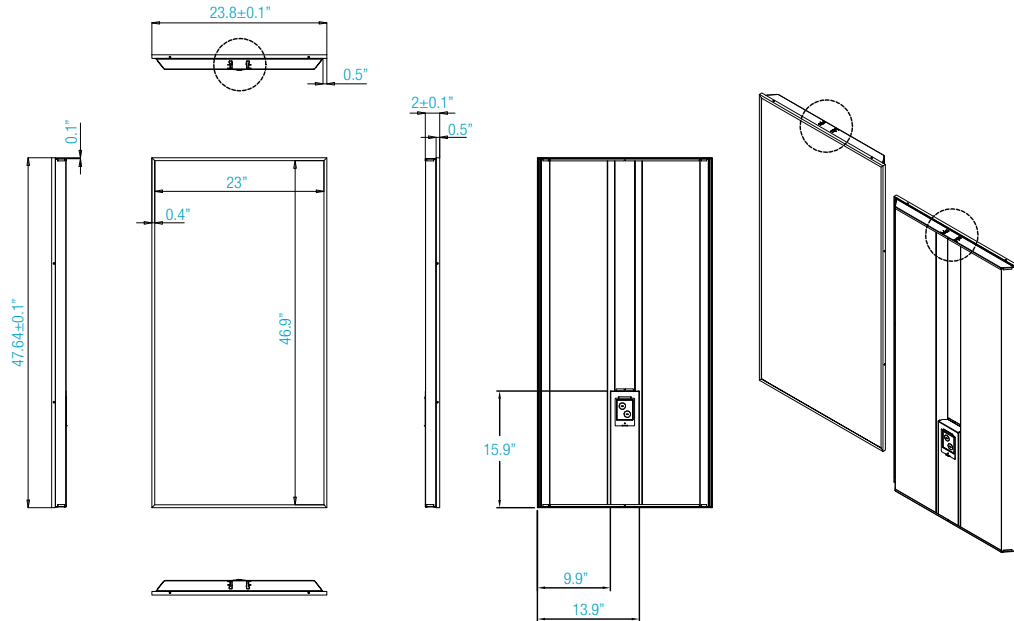

✓ DesignLights Consortium™ Premium Qualified

**ELT** - LED Eco Lens Troffer

dimensions

**ELT22**

**ELT24**

watch > like > follow