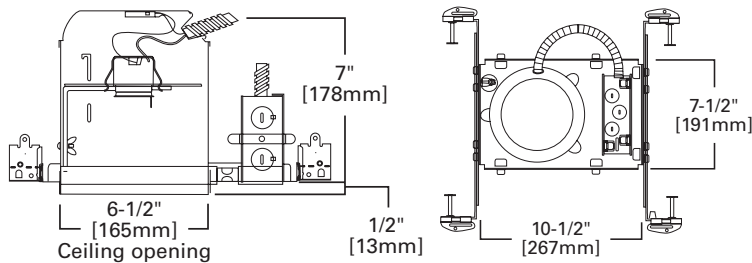

Quick Connect™

- Three 4-port push-in "Quick Connect" wire nuts included in junction box
- Speed installation and increase reliability
- No additional wire nuts required
- Simply strip and insert supply wires

Socket

- Porcelain socket with nickel plated brass screw shell
- Snap-in springs secure socket to socket plate, and may be detached when using socket supporting trims
- Overspray protector included

Thermal Protector

Self resetting thermal protector deactivates fixture if overheating occurs due to improper lamping or misapplied insulation

Trims

Halo Fit-All concept offers multiple trim options in a variety of design styles, and functional beam distributions to control beam angle and lumen delivery in accommodating various lamp types including Halogen, CFL and LED

Compliance

- cULus Listed 1598 Luminaire
- cULus Listed Damp Location
- cULus Listed for Wet Location, covered ceiling, with select trims
- cULus Listed for direct contact with insulation and combustible material*
- cULus Listed for feed through
- RoHS compliant

*Not to be used in direct contact with spray foam insulation (Consult NEMA LSD57-2013)

Dimensions

H7ICT

6" IC, New Construction, 120V

FOR USE IN INSULATED CEILINGS

FOR DIRECT CONTACT WITH INSULATION*

Special Features

- Got-Nail!™ bar hangers
- q-Channel bars with Pass-N-Thru™
- Slide-N-Side™ junction box
- Quick Connect™ push wire nuts