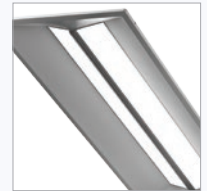

You May Also Be Interested In:

CR SERIES TROFFERS p.40
High-Efficiency, Affordable Troffers