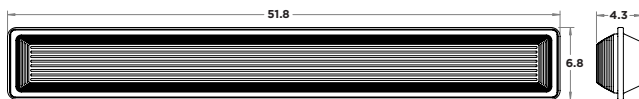

WS Series

Ordering Information

Example: **WS4-59L-35K-10V-FD**

PRODUCT	LUMEN OUTPUT	COLOR TEMP.	VOLTAGE	DIMMING	COLOR/CRI
WS4	47L 49.4W 4600 lumens - 93.1LPW (35K) 49.4W 4700 lumens - 95.1LPW (40K)	35K 3500K	Blank 120/277 VAC	10V 0-10V dimming to 5% (standard)	FD Full Definition Color - CRI 80 (standard)
		40K 4000K			
	50L 50W 5000 lumens - 100 LPW (50K) 50.4W 4900 lumens - 97.2 LPW (57K)	50K 5000K			
		57K 5700K			
	59L 62.8W 5800 lumens - 92.4 LPW (35K) 62.8W 5900 lumens - 93.9 LPW (40K)				
	63L 63.7W 6200 lumens - 97.3 LPW (50K) 63.7W 6300 lumens - 98.6 LPW (57K)				

*Ordering information is for reference only. Some product configurations are not available. Please consult spec sheets for specific product availability and for further details.

Accessory Information

ACCESSORIES

WS4TPK

Tamper Proof Kit (includes four tamper proof screws and bit)

Dimensions

WS4™