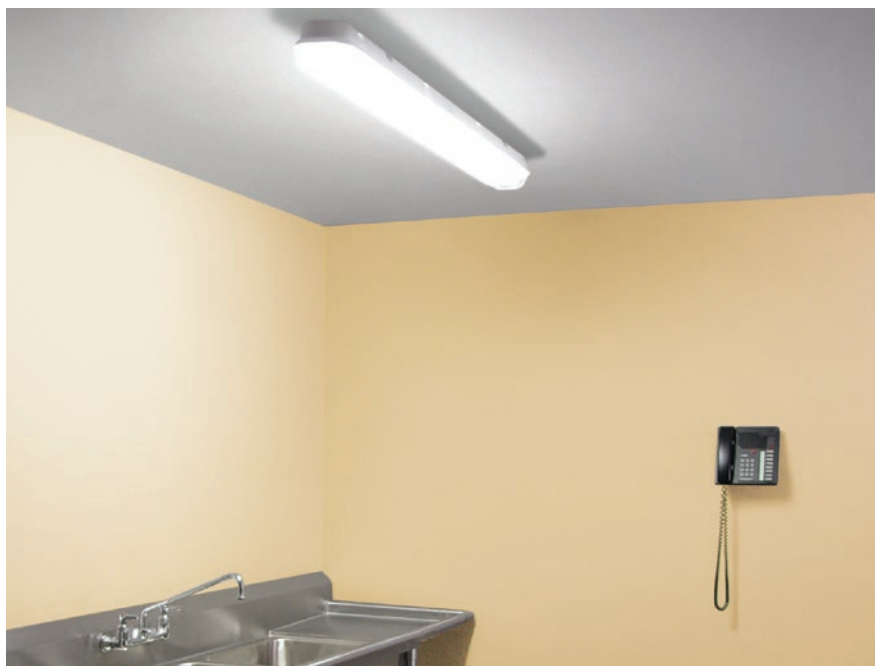

LED Lighting Catalog

Fall 2013

WS Series

WS4™

Durable and Robust – Ideal for Environmentally-Demanding Locations.

The versatile Cree WS Series wet location LED linear luminaire is a durable, robust wet location fixture ideal for environmentally-demanding indoor and outdoor applications. The IP65-rated luminaire provides dust protection and water resistance for use in environments where similarly-rated fluorescent fixtures are installed. Suitable for operating temperatures ranging from -25°C to 40°C, the WS Series provides protection from external elements, allowing for cold to hot weather environment installations in both new construction and upgrade applications.

Constructed of one piece molded, rugged and durable fiberglass reinforced polyester and UV stabilized impact resistant diffused acrylic shielding, Cree WS Series meets the IP65 mechanical requirements to enable wet location installations providing protection from external elements. WS Series is ideal for low to medium mounting heights and is suitable for operating temperatures ranging from -25°C to 40°C allowing for cold or hot weather climate installations, both new construction and upgrade applications.

BENEFITS

- Wet Location listed
- Delivered lumens up to 6300
- Excellent illumination with no hot spots
- Simple, secure and durable design
- Robust construction

FEATURES

- Cree Full Definition Technology
- IP65 rated
- Ceiling or wall mounting
- Efficacy up to 100 LPW
- Standard 10-year limited warranty
- 100,000-hour rated life at 25°C