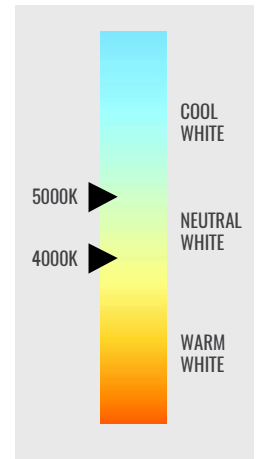

C-FL-A-RDW/RDM Series

Series overview

DIMENSIONS	PRODUCT WEIGHT
8-1/2" D x 6" W x 7-2/5" H	4.45 lbs.
MOUNTING HEIGHT	SPACING
N/A	N/A

Fixture Specifications

HOUSING	Low-copper, die-cast aluminum housing and lens frame Dark bronze or white polyester powder-coat finish
LENS ASSEMBLY	Tempered glass lens is thermal, shock and impact resistant
MOUNTING	1/2" NPS aluminum die-cast swivel fitter attaches to standard junction box

Electrical Performance

OPERATING MINIMUM	LIFESPAN L₇₀ AT 25°C (77°F)	POWER FACTOR	TOTAL HARMONIC DISTORTION	DIMMABLE
40°C (-40°F)	Estimated >100,000+ Hours-	> 0.9	< 20%	No
INPUT VOLTAGE	120V	208V	240V	277V
CURRENT DRAW (Amps)	0.29A	0.17A	0.15A	0.13A

CORRELATED COLOR TEMPERATURE (CCT)

Warranty and Certifications

Warranty	UL Listed	Energy Star
5-Year Limited*	Wet Locations	N/A

Output Specifications

SKU	Light Output	Color Temp (see chart)	Power Consumption	Color Accuracy	Distribution	Replaces
C-FL-A-RDM-4L-50K-DB	3,800 Lumens	Cool White (5000K)	35W	≥ 70 CRI	110° Flood (Wide)	100W PSMH
C-FL-A-RDM-3L-40K-DB	3,500 Lumens	Neutral White (4000K)	35W	≥ 70 CRI	110° Flood (Wide)	100W PSMH
C-FL-A-RDW-3L-50K-DB	3,300 Lumens	Cool White (5000K)	35W	≥ 70 CRI	110° Flood (Wide)	100W PSMH
C-FL-A-RDW-3L-40K-DB	3,100 Lumens	Neutral White (4000K)	35W	≥ 70 CRI	110° Flood (Wide)	100W PSMH