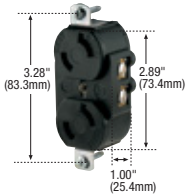

Industrial grade 15A locking devices

Product description

2-pole, 2-wire non-grounding
15A, 125V/AC
NEMA L1-15

7546

7540

CWL115FI

CWL115FO

Industrial grade plugs & connectors

Rating	A	V/AC	NEMA	Description	Cord diameter	Color	Plug catalog no.	Connector catalog no.	
15	125	L1-15	Straight body	0.31-0.47" (7.9-11.9mm)	BK	□ 7546	—	•	
			Straight body	0.30-0.56" (7.5-14.3mm)	BK	—	□ 7506	•	

Rating	A	V/AC	NEMA	Description	Color	Flanged inlet	Flanged outlet	
15	125	L1-15	Standard industrial		BK & W	□ CWL115FI	□ CWL115FO ¹¹	• •

¹¹Only UL Listed

Accessories for NEMA L1-15 locking devices

Description	Catalog no.	
Diecast aluminum single receptacle cover, vertical mount, for FS/FD Boxes	□ 7420	• •
Glass-filled nylon flanged inlet/outlet cover, vertical mount, for 15A devices	□ WP1	• •

7420

WP1

Dimensional information:
C-79, C-80

Plug & connector specification information:
NEMA L1-15: C-85

Receptacle specification information:
NEMA L1-15: C-87

Flanged inlet & flanged outlet specification information:
NEMA L1-15: C-88