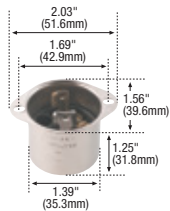

Industrial grade 15A locking devices

Product description

2-pole, 2-wire non-grounding
15A, 125V/AC
NEMA L1-15

CWL115FI

Industrial grade plugs & connectors

Rating	A	V/AC	NEMA	Description	Cord diameter	Color	Plug catalog no.	Connector catalog no.	
15	125	L1-15	Straight body	0.31-0.47" (7.9-11.9mm)	BK	□ 7546	—	•	
			Straight body	0.30-0.56" (7.5-14.3mm)	BK	—	□ 7506	•	

Industrial grade receptacles

Rating	A	V/AC	NEMA	Description	Color	Single receptacle	Duplex receptacle	
15	125	L1-15	Standard industrial		BK	□ CWL115R	—	• •
			Standard industrial		BK	—	□ 7540	•

Industrial grade flanged inlets & outlets

Rating	A	V/AC	NEMA	Description	Color	Flanged inlet	Flanged outlet	
15	125	L1-15	Standard industrial		BK & W	□ CWL115FI	□ CWL115FO¹¹	• •

¹¹Only UL Listed

Accessories for NEMA L1-15 locking devices

Description	Catalog no.	
Diecast aluminum single receptacle cover, vertical mount, for FS/FD Boxes	□ 7420	• •
Glass-filled nylon flanged inlet/outlet cover, vertical mount, for 15A devices	□ WP1	• •

Dimensional information:
C-79, C-80

Plug & connector specification information:
NEMA L1-15: C-85

Receptacle specification information:
NEMA L1-15: C-87

Flanged inlet & flanged outlet specification information:
NEMA L1-15: C-88

Color information:

BK (Black), W (White)

(Black)

(White)

Compliances, specifications and availability are subject to change without notice.

Indicates NAFTA compliant - Page Q-32

RoHS compliant - Page Q-32