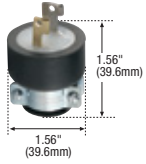

Industrial grade 15A locking devices

Product description

2-pole, 2-wire non-grounding
15A, 125V/AC
NEMA L1-15

7546

7540

CWL115FI

CWL115FO

Industrial grade plugs & connectors

Rating	A	V/AC	NEMA	Description	Cord diameter	Color	Plug catalog no.	Connector catalog no.	
15	125	L1-15	Straight body	0.31-0.47" (7.9-11.9mm)	BK	□ 7546	—	•	
			Straight body	0.30-0.56" (7.5-14.3mm)	BK	—	□ 7506	•	

7420

WP1

Dimensional information:
C-79, C-80

Plug & connector specification information:
NEMA L1-15: C-85

Receptacle specification information:
NEMA L1-15: C-87

Flanged inlet & flanged outlet specification information:
NEMA L1-15: C-88