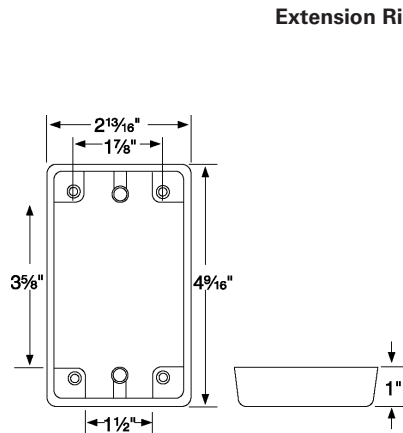

Weatherproof Outlet Boxes

4" ROUND – 15.5 CUBIC INCH CAPACITY

1½" DEEP, DIE CAST ALUMINUM, UL LISTED FOR WET LOCATIONS

- GROUND SCREW PROVIDED WITH BOX
- GASKET & MOUNTING SCREWS INCLUDED WITH COVER

TP7152

TP7146

TP7147

TP7158

Cat. #	Side Holes	Back Hole	Color	Unit Qty.	Wt. Lbs. Per 100
TP7146	4 - ½"	½"	Gray	25	79.2
TP7148	4 - ½"	½"	White	25	79.2
TP7149	4 - ½"	½"	Bronze	25	79.2
TP7150	4 - ¾"	¾"	Gray	25	79.2
TP7158	Blank Cover Plate	-	Gray	50	20.8
With Blank Plate					
TP7147	4 - ½"	½"	Gray	24	100.0
TP7151	4 - ¾"	¾"	Gray	24	100.0
2" Deep Round Weatherproof Outlet Box Extension (18.3 Cubic Inch Capacity)					
TP7152	4 - ½"	-	Gray	25	58.3

Dimensions (in Inches):

TP7146

TP7120

TP7120

Weatherproof