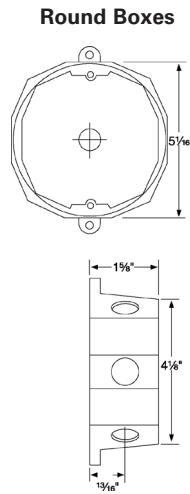

Weatherproof Outlet Boxes

4" ROUND – 15.5 CUBIC INCH CAPACITY

1½" DEEP, DIE CAST ALUMINUM, UL LISTED FOR WET LOCATIONS

- GROUND SCREW PROVIDED WITH BOX
- GASKET & MOUNTING SCREWS INCLUDED WITH COVER

TP7152

TP7146

TP7147

TP7158

Cat. #	Side Holes	Back Hole	Color	Unit Qty.	Wt. Lbs. Per 100
TP7146	4 - ½"	½"	Gray	25	79.2
TP7148	4 - ½"	½"	White	25	79.2
TP7149	4 - ½"	½"	Bronze	25	79.2
TP7150	4 - ¾"	¾"	Gray	25	79.2
TP7158	Blank Cover Plate	-	Gray	50	20.8
With Blank Plate					
TP7147	4 - ½"	½"	Gray	24	100.0
TP7151	4 - ¾"	¾"	Gray	24	100.0
2" Deep Round Weatherproof Outlet Box Extension (18.3 Cubic Inch Capacity)					
TP7152	4 - ½"	-	Gray	25	58.3

Dimensions (in Inches):

TP7146

TP7120

TP7120

Weatherproof