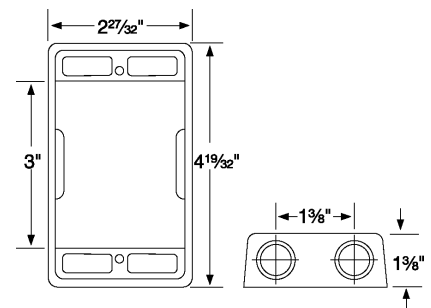

Weatherproof Outlet Boxes

4" ROUND – 15.5 CUBIC INCH CAPACITY

1½" DEEP, DIE CAST ALUMINUM, UL LISTED FOR WET LOCATIONS

- GROUND SCREW PROVIDED WITH BOX
- GASKET & MOUNTING SCREWS INCLUDED WITH COVER

TP7152

TP7146

TP7147

TP7158

Cat. #	Side Holes	Back Hole	Color	Unit Qty.	Wt. Lbs. Per 100
TP7146	4 - ½"	½"	Gray	25	79.2
TP7148	4 - ½"	½"	White	25	79.2
TP7149	4 - ½"	½"	Bronze	25	79.2
TP7150	4 - ¾"	¾"	Gray	25	79.2
TP7158	Blank Cover Plate	-	Gray	50	20.8
With Blank Plate					
TP7147	4 - ½"	½"	Gray	24	100.0
TP7151	4 - ¾"	¾"	Gray	24	100.0
2" Deep Round Weatherproof Outlet Box Extension (18.3 Cubic Inch Capacity)					
TP7152	4 - ½"	-	Gray	25	58.3

Dimensions (in Inches):

TP7146

TP7120

TP7120

Weatherproof