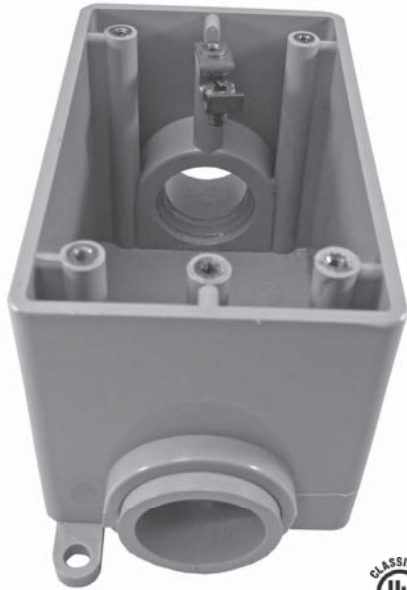

Type FDC Single Gang Box

Single gang, surface mounted electrical box with grounding lug has one conduit entrance hub in each of the two short walls of the box

| Part Number | Trade Size | Carton Quantity | "A" | "B" | "C" | "D" | "E" | "F" |
|-------------|------------|-----------------|-------|-------|-------|-------|-------|-------|
| 5133310 | 1/2 | 10 | 2.563 | 4.563 | 2.625 | 2.938 | 3.500 | .875 |
| 5133311 | 3/4 | 10 | 2.563 | 4.563 | 2.625 | 2.938 | 3.500 | 1.063 |
| 5133312 | 1 | 10 | 2.563 | 4.563 | 2.625 | 2.938 | 3.500 | 1.313 |

Dimensions are nominal