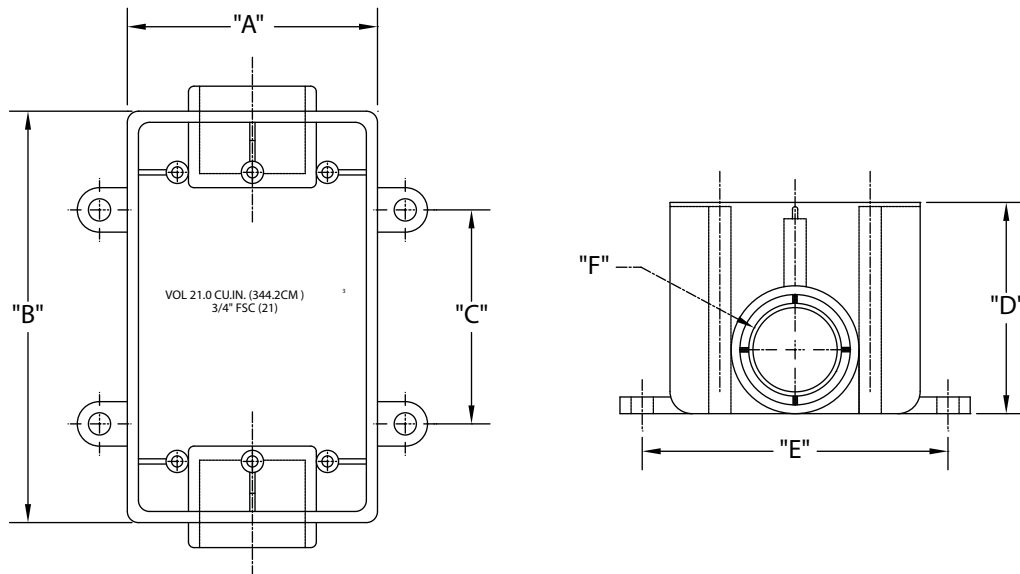

Type FDC Single Gang Box

Single gang, surface mounted electrical box with grounding lug has one conduit entrance hub in each of the two short walls of the box

| Part Number | Trade Size | Carton Quantity | "A" | "B" | "C" | "D" | "E" | "F" |
|-------------|------------|-----------------|-------|-------|-------|-------|-------|-------|
| 5133310 | 1/2 | 10 | 2.563 | 4.563 | 2.625 | 2.938 | 3.500 | .875 |
| 5133311 | 3/4 | 10 | 2.563 | 4.563 | 2.625 | 2.938 | 3.500 | 1.063 |
| 5133312 | 1 | 10 | 2.563 | 4.563 | 2.625 | 2.938 | 3.500 | 1.313 |

Dimensions are nominal