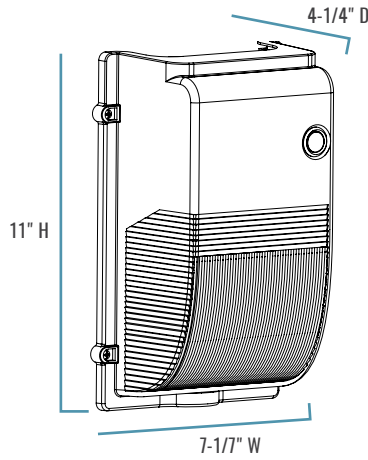

## Series overview

DIMENSIONS	PRODUCT WEIGHT	MOUNTING HEIGHT	SPACING
4-1/4" D x 7-1/7" W x 11" H	3.5 lbs.	8 to 12 feet	N/A