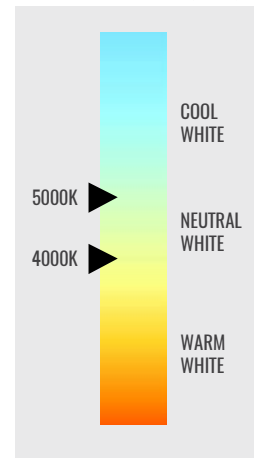

CORRELATED COLOR TEMPERATURE (CCT)

Warranty and Certifications

Warranty	UL Listed	Energy Star
5-Year Limited*	Wet Locations	N/A

Output Specifications

SKU	Light Output	Color Temp (see chart)	Power Consumption	Color Accuracy	Replaces
C-WM-A-WLHO-36L-50K-MB	3,5800 Lumens	Cool White (5000K)	36W	≥ 70 CRI	100W MH
C-WM-A-WLHO-34L-40K-MB	3,377 Lumens	Neutral White (4000K)	36W	≥ 70 CRI	100W MH