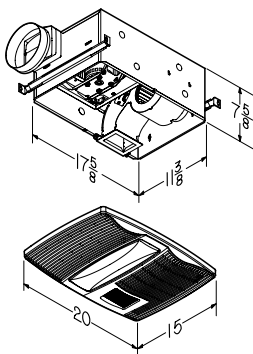

Broan QT Series Heater/Fan/Lights. You could wait 15 minutes for your central heating system to take the chill from your bathroom, all while it heats every other room in the house. Or, you could select instant heat when it's needed with the QTX line. Powerful heating, light and ventilation are available at the touch of a switch. And with our PowerHeat™ design, you're assured that the energy converted to heat is efficiently delivered back to you.

QTX Heater/Fan/Light Features

- Heater/Fan/Light/Night light brings convenient, comforting warmth to your bathroom
- Nearly silent operation – 0.9 sone, 110 CFM fan
- Quiet, high-output 1500 watt heater with exclusive PowerHeat™ design (see below)
- 6" ducting for superior performance
- 7 watt night light
- Choice of bright 120 watt incandescent (2-60W) or energy efficient 36 watt GU24 fluorescent (2-18W, bulbs included)
- Fan motor is engineered for continuous operation
- HVI Certified
- Type IC
- Requires a dedicated 20 amp circuit
- Fits in 2" x 8" ceiling construction

QTX Heater/Fan/Light

PowerHeat™ is a Broan design which maximizes heat output per watt. By placing the heater element very close to the forced air exit grille, the internal components are not heated. Heat is delivered into the bathroom and does not escape into the ceiling or attic space.

Model	CFM	Sones	Bath Sq. Ft.	Lighting/ Night Light	Heater Watts
QTX110HL	110	0.9	100	120W Incandescent (2-60W) / 7W	1500
QTX110HFLT	110	0.9	100	36W Fluorescent (2-18W)* / 7W	1500

* Bulbs Included