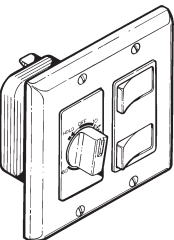

1. **Model 62V (Ivory), 62W (White)**
   60-Minute Time Control with Two Rocker Switches
2. Two, independent, 120 VAC, 15 Amp rocker switches (20 Amp Total)
   - Timer operates continuously or for any set period up to 60 minutes
   - Fits two-gang box
   - 120 VAC, 20 Amp or 240 VAC, 10 Amp timer capacity
   - For use with all Broan fans and heaters within Amp rating