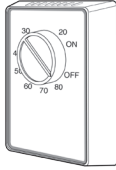

**Model DH100W
Dehumidistat**

- Fits single-gang box
- Variable setting from 20% to 80% relative humidity
- Dual voltage (24V/120V)
- Usage guide included