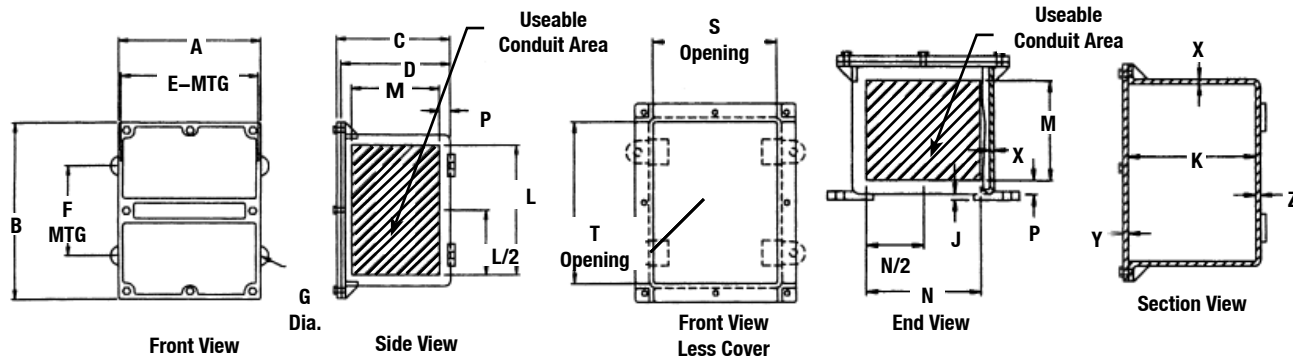

DTX Series Junction Box

Dust-Ignitionproof, Watertight

Cast iron box and cover for surface mounting. Cast aluminum box and cover for surface mounting.

NEC:
Class II, Division 1 and 2, Groups E, F, G
Class III
NEMA 4, 9EFG

Outside Flange Dimensional Data in Millimeters (Inches)

Overall Enclosure				Mounting Enclosure			Mount Thickness	Depth	Conduit Area				Clear Opening		Wall Thickness			Catalog Number		
A	B	C	D	E	F	G			J	K	L	M	N	P	S	T	X		Y	Z
141.20 (5.56)	141.20 (5.56)	84.80 (3.34)	80.30 (3.16)	141.20 (5.56)	76.20 (3.00)	7.90 (0.31)	3.30 (0.13)	76.20 (3.00)	88.90 (3.50)	58.70 (2.31)	88.90 (3.50)	11.20 (0.44)	101.60 (4.00)	101.60 (4.00)	4.10 (0.16)	4.80 (0.19)	4.10 (0.16)	DTX-040403		
141.20 (5.56)	141.20 (5.56)	110.20 (4.34)	105.70 (4.16)	141.20 (5.56)	101.60 (4.00)	7.90 (0.31)	3.30 (0.13)	101.60 (4.00)	88.90 (3.50)	58.70 (2.31)	88.90 (3.50)	11.20 (0.44)	101.60 (4.00)	101.60 (4.00)	4.10 (0.16)	4.80 (0.19)	4.10 (0.16)	DTX-040404		
173.00 (6.81)	173.00 (6.81)	111.30 (4.38)	106.40 (4.19)	165.10 (6.50)	101.60 (4.00)	7.90 (0.31)	3.30 (0.13)	101.60 (4.00)	114.30 (4.50)	84.10 (3.31)	88.90 (3.50)	11.20 (0.44)	127.00 (5.00)	127.00 (5.00)	4.80 (0.19)	4.80 (0.19)	4.80 (0.19)	DTX-050504		
141.20 (5.56)	192.00 (7.56)	84.80 (3.34)	80.30 (3.16)	136.70 (5.38)	127.00 (5.00)	7.90 (0.31)	3.30 (0.13)	76.20 (3.00)	139.70 (5.50)	58.70 (2.31)	88.90 (3.50)	11.20 (0.44)	101.60 (4.00)	152.40 (6.00)	4.10 (0.16)	4.80 (0.19)	4.10 (0.16)	DTX-060403		
141.20 (5.56)	192.00 (7.56)	110.20 (4.34)	105.70 (4.16)	136.70 (5.38)	127.00 (5.00)	7.90 (0.31)	3.30 (0.13)	76.20 (3.00)	139.70 (5.50)	84.10 (3.31)	88.90 (3.50)	11.20 (0.44)	101.60 (4.00)	152.40 (6.00)	4.10 (0.16)	4.80 (0.19)	4.10 (0.16)	DTX-060404		
198.40 (7.81)	198.40 (7.81)	85.90 (3.38)	81.00 (3.19)	190.50 (7.50)	101.60 (4.00)	9.70 (0.38)	6.40 (0.25)	76.20 (3.00)	139.70 (5.50)	57.20 (2.25)	139.70 (5.50)	11.20 (0.44)	152.40 (6.00)	152.40 (6.00)	4.80 (0.19)	4.80 (0.19)	4.80 (0.19)	DTX-060603		
198.40 (7.81)	198.40 (7.81)	112.00 (4.41)	107.20 (4.22)	190.50 (7.50)	101.60 (4.00)	9.70 (0.38)	6.40 (0.25)	101.60 (4.00)	139.70 (5.50)	82.60 (3.25)	139.70 (5.50)	11.20 (0.44)	152.40 (6.00)	152.40 (6.00)	5.60 (0.22)	4.80 (0.19)	5.60 (0.22)	DTX-060604		
198.40 (7.81)	198.40 (7.81)	162.80 (6.41)	158.00 (6.22)	190.50 (7.50)	101.60 (4.00)	9.70 (0.38)	6.40 (0.25)	152.40 (6.00)	139.70 (5.50)	158.80 (6.25)	139.70 (5.50)	11.20 (0.44)	152.40 (6.00)	152.40 (6.00)	4.80 (0.19)	4.80 (0.19)	4.80 (0.19)	DTX-060606		
147.60 (5.81)	249.20 (9.81)	87.40 (3.44)	81.00 (3.19)	139.70 (5.50)	127.00 (5.00)	9.70 (0.38)	6.40 (0.25)	76.20 (3.00)	190.50 (7.50)	57.20 (2.25)	88.90 (3.50)	11.90 (0.47)	101.60 (4.00)	203.20 (8.00)	4.80 (0.19)	6.40 (0.25)	4.80 (0.19)	DTX-080403		
147.60 (5.81)	249.20 (9.81)	112.80 (4.44)	106.40 (4.19)	139.70 (5.50)	127.00 (5.00)	9.70 (0.38)	6.40 (0.25)	101.60 (4.00)	190.50 (7.50)	82.60 (3.25)	88.90 (3.50)	11.90 (0.47)	101.60 (4.00)	203.20 (8.00)	4.80 (0.19)	6.40 (0.25)	4.80 (0.19)	DTX-080404		
198.40 (7.81)	249.20 (9.81)	88.10 (3.47)	81.80 (3.22)	193.80 (7.63)	127.00 (5.00)	9.70 (0.38)	6.40 (0.25)	76.20 (3.00)	190.50 (7.50)	57.20 (2.25)	139.70 (5.50)	12.70 (0.50)	152.40 (6.00)	203.20 (8.00)	5.60 (0.22)	6.40 (0.25)	5.60 (0.22)	DTX-080603		
198.40 (7.81)	249.20 (9.81)	113.50 (4.47)	107.20 (4.22)	193.80 (7.63)	127.00 (5.00)	9.70 (0.38)	6.40 (0.25)	101.60 (4.00)	190.50 (7.50)	82.60 (3.25)	139.70 (5.50)	12.70 (0.50)	152.40 (6.00)	203.20 (8.00)	5.60 (0.22)	6.40 (0.25)	5.60 (0.22)	DTX-080404		
198.40 (7.81)	249.20 (9.81)	164.30 (6.47)	158.00 (6.22)	193.80 (7.63)	127.00 (5.00)	9.70 (0.38)	6.40 (0.25)	152.40 (6.00)	190.50 (7.50)	133.40 (5.25)	139.70 (5.50)	12.70 (0.50)	152.40 (6.00)	203.20 (8.00)	5.60 (0.22)	6.40 (0.25)	5.60 (0.22)	DTX-080606		
249.2 (9.81)	249.2 (9.81)	113.5 (4.47)	107.2 (4.22)	244.6 (9.63)	127.00 (5.00)	9.70 (0.38)	6.40 (0.25)	101.60 (4.00)	190.50 (7.50)	82.60 (3.25)	190.50 (7.50)	12.70 (0.50)	203.20 (8.00)	203.20 (8.00)	5.60 (0.22)	6.40 (0.25)	5.60 (0.22)	DTX-080804		
249.2 (9.81)	249.2 (9.81)	164.3 (6.47)	158.0 (6.22)	244.6 (9.63)	127.00 (5.00)	9.70 (0.38)	6.40 (0.25)	152.40 (6.00)	190.50 (7.50)	133.40 (5.25)	190.50 (7.50)	12.70 (0.50)	203.20 (8.00)	203.20 (8.00)	5.60 (0.22)	6.40 (0.25)	5.60 (0.22)	DTX-080806