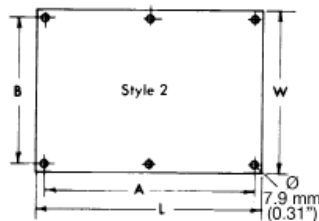

DTX Series Junction Box Mounting Plate Information

Dust-Ignitionproof, Watertight

Cast iron box and cover for surface mounting. Cast aluminum box and cover for surface mounting.

NEC:
Class II, Division 1 and 2, Groups E, F, G
Class III
NEMA 4, 9EFG

Mounting plates are used for mounting equipment up off the back of an enclosure. Steel Plates are all 3.3 mm (0.13") thick hot dip galvanized material. Aluminum plates are 3.3 mm (0.13") thick material up to and including 304.8 x 304.8 mm (12 x 12") size. All larger sizes are constructed of 4.8 mm (0.19") thick aluminum plate. The catalog numbers shown in the table below include the mounting buttons.

Select mounting plates based on inside length and width of box. Order as a separate item immediately following the catalog number of the box as follows:

Example: Line 1 **DTX-181204**
Line 2 **WYM-1812-1**

For mounting plates in smaller boxes than listed, use similar catalog number logic. Example: A steel mounting plate for a **DTX-040404** box would be **WYM-0404-1**. Pricing will be based upon a **WYM-0808-1** price.

Inside Length and Width of Junction Box in mm (in)	Catalog Number		Style	Dimension in Millimeters (Inches)			
	Steel Plates	Aluminum Plates		L	W	A	B
203.2 x 203.2 (8 x 8)	WYM-0808-1	WYM-0808-1A	1	171.5 (6.75)	171.5 (6.75)	152.4 (6.00)	152.4 (6.00)
254.0 x 203.2 (10 x 8)	WYM-1008-1	WYM-1008-1A	1	222.3 (8.75)	171.5 (6.75)	203.2 (8.00)	203.2 (8.00)
254.0 x 254.0 (10 x 10)	WYM-1010-1	WYM-1010-1A	1	222.3 (8.75)	222.3 (8.75)	203.2 (8.00)	203.2 (8.00)
304.8 x 203.2 (12 x 8)	WYM-1208-1	WYM-1208-1A	1	273.1 (10.75)	171.5 (6.75)	254.0 (10.00)	152.4 (6.00)
304.8 x 254.0 (12 x 10)	WYM-1210-1	WYM-1210-1A	1	273.1 (10.75)	222.3 (8.75)	254.0 (10.00)	203.2 (8.00)
304.8 x 304.8 (12 x 12)	WYM-1212-1	WYM-1212-1A	1	273.1 (10.75)	273.1 (10.75)	254.0 (10.00)	254.0 (10.00)
355.6 x 203.2 (14 x 8)	WYM-1408-1	WYM-1408-1A	1	323.9 (12.75)	171.5 (6.75)	304.8 (12.00)	152.4 (6.00)
355.6 x 355.6 (14 x 14)	WYM-1414-1	WYM-1414-1A	1	323.9 (12.75)	323.9 (12.75)	304.8 (12.00)	304.8 (12.00)
406.4 x 203.2 (16 x 8)	WYM-1608-1	WYM-1608-1A	1	374.7 (14.75)	171.5 (6.75)	355.6 (14.00)	152.4 (6.00)
406.4 x 304.8 (16 x 12)	WYM-1612-1	WYM-1612-1A	1	374.7 (14.75)	273.1 (10.75)	355.6 (14.00)	254.0 (10.00)
406.4 x 406.4 (16 x 16)	WYM-1616-1	WYM-1616-1A	1	374.7 (14.75)	374.7 (14.75)	355.6 (14.00)	355.6 (14.00)
457.2 x 203.2 (18 x 8)	WYM-1808-1	WYM-1808-1A	1	171.5 (6.75)	171.5 (6.75)	152.4 (6.00)	152.4 (6.00)
457.2 x 254.0 (18 x 10)	WYM-1810-1	WYM-1810-1A	1	171.5 (6.75)	222.3 (8.75)	406.4 (16.00)	203.2 (8.00)
457.2 x 304.8 (18 x 12)	WYM-1812-1	WYM-1812-1A	1	171.5 (6.75)	273.1 (10.75)	406.4 (16.00)	254.0 (10.00)
457.2 x 355.6 (18 x 14)	WYM-1814-1	WYM-1814-1A	1	171.5 (6.75)	323.9 (12.75)	406.4 (16.00)	304.8 (12.00)
457.2 x 406.4 (18 x 16)	—	—	—	—	—	—	—
457.2 x 457.2 (18 x 18)	WYM-1818-1	WYM-1818-1A	1	171.5 (6.75)	171.5 (6.75)	406.4 (16.00)	406.4 (16.00)
508.0 x 254.0 (20 x 10)	WYM-2010-1	WYM-2010-1A	1	222.3 (8.75)	222.3 (8.75)	457.2 (18.00)	203.2 (8.00)
609.6 x 304.8 (24.00 x 12.00)	WYM-2412-1	WYM-2412-1A	2	552.5 (21.75)	247.7 (9.75)	533.4 (21.00)	228.6 (9.00)
609.6 x 457.2 (24.00 x 18.00)	WYM-2418-1	WYM-2418-1A	2	552.5 (21.75)	400.1 (15.75)	533.4 (21.00)	381.0 (15.00)
609.6 x 609.6 (24.00 x 24.00)	WYM-2424-1	WYM-2424-1A	3	552.5 (21.75)	552.5 (21.75)	533.4 (21.00)	533.4 (21.00)
711.2 x 304.8 (28.00 x 12.00)	WYM-2812-1	WYM-2812-1A	2	654.1 (25.75)	247.7 (9.75)	635.0 (25.00)	228.6 (9.00)
762.0 x 304.8 (30.00 x 12.00)	WYM-3012-1	WYM-3012-1A	2	704.9 (27.75)	247.7 (9.75)	685.8 (27.00)	228.6 (9.00)
762.0 x 457.2 (30.00 x 18.00)	WYM-3018-1	WYM-3018-1A	2	704.9 (27.75)	400.1 (15.75)	685.8 (27.00)	381.0 (15.00)
762.0 x 609.6 (30.00 x 24.00)	WYM-3024-1	WYM-3024-1A	3	704.9 (27.75)	552.5 (21.75)	685.8 (27.00)	533.4 (21.00)
914.4 x 304.8 (36.00 x 12.00)	WYM-3612-1	WYM-3612-1A	2	857.3 (33.75)	247.7 (9.75)	838.2 (33.00)	228.6 (9.00)
914.4 x 457.2 (36.00 x 18.00)	WYM-3618-1	WYM-3618-1A	2	857.3 (33.75)	400.1 (15.75)	838.2 (33.00)	381.0 (15.00)
914.4 x 609.6 (36.00 x 24.00)	WYM-3624-1	WYM-3624-1A	3	857.3 (33.75)	552.5 (21.75)	838.2 (33.00)	533.4 (21.00)
914.4 x 762.0 (36.00 x 30.00)	WYM-3630-1	WYM-3630-1A	3	857.3 (33.75)	704.9 (27.75)	838.2 (33.00)	685.8 (27.00)
914.4 x 914.4 (36.00 x 36.00)	WYM-3636-1	WYM-3636-1A	3	857.3 (33.75)	857.3 (33.75)	838.2 (33.00)	838.2 (33.00)