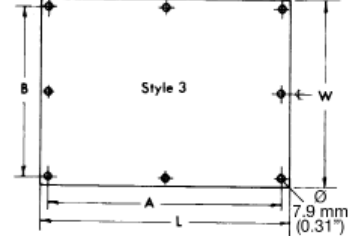

DTX Series Junction Box Mounting Plate Information

Dust-Ignitionproof, Watertight

Cast iron box and cover for surface mounting. Cast aluminum box and cover for surface mounting.

NEC:
Class II, Division 1 and 2, Groups E, F, G
Class III
NEMA 4, 9EFG

Mounting plates are used for mounting equipment up off the back of an enclosure. Steel Plates are all 3.3 mm (0.13") thick hot dip galvanized material. Aluminum plates are 3.3 mm (0.13") thick material up to and including 304.8 x 304.8 mm (12 x 12") size. All larger sizes are constructed of 4.8 mm (0.19") thick aluminum plate. The catalog numbers shown in the table below include the mounting buttons.

Select mounting plates based on inside length and width of box. Order as a separate item immediately following the catalog number of the box as follows:

Example: Line 1 **DTX-181204**
Line 2 **WYM-1812-1**

For mounting plates in smaller boxes than listed, use similar catalog number logic. Example: A steel mounting plate for a **DTX-040404** box would be **WYM-0404-1**. Pricing will be based upon a **WYM-0808-1** price.

Inside Length and Width of Junction Box in mm (in)	Catalog Number		Style	Dimension in Millimeters (Inches)			
	Steel Plates	Aluminum Plates		L	W	A	B
203.2 x 203.2 (8 x 8)	WYM-0808-1	WYM-0808-1A	1	171.5 (6.75)	171.5 (6.75)	152.4 (6.00)	152.4 (6.00)
254.0 x 203.2 (10 x 8)	WYM-1008-1	WYM-1008-1A	1	222.3 (8.75)	171.5 (6.75)	203.2 (8.00)	203.2 (8.00)
254.0 x 254.0 (10 x 10)	WYM-1010-1	WYM-1010-1A	1	222.3 (8.75)	222.3 (8.75)	203.2 (8.00)	203.2 (8.00)
304.8 x 203.2 (12 x 8)	WYM-1208-1	WYM-1208-1A	1	273.1 (10.75)	171.5 (6.75)	254.0 (10.00)	152.4 (6.00)
304.8 x 254.0 (12 x 10)	WYM-1210-1	WYM-1210-1A	1	273.1 (10.75)	222.3 (8.75)	254.0 (10.00)	203.2 (8.00)
304.8 x 304.8 (12 x 12)	WYM-1212-1	WYM-1212-1A	1	273.1 (10.75)	273.1 (10.75)	254.0 (10.00)	254.0 (10.00)
355.6 x 203.2 (14 x 8)	WYM-1408-1	WYM-1408-1A	1	323.9 (12.75)	171.5 (6.75)	304.8 (12.00)	152.4 (6.00)
355.6 x 355.6 (14 x 14)	WYM-1414-1	WYM-1414-1A	1	323.9 (12.75)	323.9 (12.75)	304.8 (12.00)	304.8 (12.00)
406.4 x 203.2 (16 x 8)	WYM-1608-1	WYM-1608-1A	1	374.7 (14.75)	171.5 (6.75)	355.6 (14.00)	152.4 (6.00)
406.4 x 304.8 (16 x 12)	WYM-1612-1	WYM-1612-1A	1	374.7 (14.75)	273.1 (10.75)	355.6 (14.00)	254.0 (10.00)
406.4 x 406.4 (16 x 16)	WYM-1616-1	WYM-1616-1A	1	374.7 (14.75)	374.7 (14.75)	355.6 (14.00)	355.6 (14.00)
457.2 x 203.2 (18 x 8)	WYM-1808-1	WYM-1808-1A	1	171.5 (6.75)	171.5 (6.75)	152.4 (6.00)	152.4 (6.00)
457.2 x 254.0 (18 x 10)	WYM-1810-1	WYM-1810-1A	1	171.5 (6.75)	222.3 (8.75)	406.4 (16.00)	203.2 (8.00)
457.2 x 304.8 (18 x 12)	WYM-1812-1	WYM-1812-1A	1	171.5 (6.75)	273.1 (10.75)	406.4 (16.00)	254.0 (10.00)
457.2 x 355.6 (18 x 14)	WYM-1814-1	WYM-1814-1A	1	171.5 (6.75)	323.9 (12.75)	406.4 (16.00)	304.8 (12.00)
457.2 x 406.4 (18 x 16)	—	—	—	—	—	—	—
457.2 x 457.2 (18 x 18)	WYM-1818-1	WYM-1818-1A	1	171.5 (6.75)	171.5 (6.75)	406.4 (16.00)	406.4 (16.00)
508.0 x 254.0 (20 x 10)	WYM-2010-1	WYM-2010-1A	1	222.3 (8.75)	222.3 (8.75)	457.2 (18.00)	203.2 (8.00)
609.6 x 304.8 (24.00 x 12.00)	WYM-2412-1	WYM-2412-1A	2	552.5 (21.75)	247.7 (9.75)	533.4 (21.00)	228.6 (9.00)
609.6 x 457.2 (24.00 x 18.00)	WYM-2418-1	WYM-2418-1A	2	552.5 (21.75)	400.1 (15.75)	533.4 (21.00)	381.0 (15.00)
609.6 x 609.6 (24.00 x 24.00)	WYM-2424-1	WYM-2424-1A	3	552.5 (21.75)	552.5 (21.75)	533.4 (21.00)	533.4 (21.00)
711.2 x 304.8 (28.00 x 12.00)	WYM-2812-1	WYM-2812-1A	2	654.1 (25.75)	247.7 (9.75)	635.0 (25.00)	228.6 (9.00)
762.0 x 304.8 (30.00 x 12.00)	WYM-3012-1	WYM-3012-1A	2	704.9 (27.75)	247.7 (9.75)	685.8 (27.00)	228.6 (9.00)
762.0 x 457.2 (30.00 x 18.00)	WYM-3018-1	WYM-3018-1A	2	704.9 (27.75)	400.1 (15.75)	685.8 (27.00)	381.0 (15.00)
762.0 x 609.6 (30.00 x 24.00)	WYM-3024-1	WYM-3024-1A	3	704.9 (27.75)	552.5 (21.75)	685.8 (27.00)	533.4 (21.00)
914.4 x 304.8 (36.00 x 12.00)	WYM-3612-1	WYM-3612-1A	2	857.3 (33.75)	247.7 (9.75)	838.2 (33.00)	228.6 (9.00)
914.4 x 457.2 (36.00 x 18.00)	WYM-3618-1	WYM-3618-1A	2	857.3 (33.75)	400.1 (15.75)	838.2 (33.00)	381.0 (15.00)
914.4 x 609.6 (36.00 x 24.00)	WYM-3624-1	WYM-3624-1A	3	857.3 (33.75)	552.5 (21.75)	838.2 (33.00)	533.4 (21.00)
914.4 x 762.0 (36.00 x 30.00)	WYM-3630-1	WYM-3630-1A	3	857.3 (33.75)	704.9 (27.75)	838.2 (33.00)	685.8 (27.00)
914.4 x 914.4 (36.00 x 36.00)	WYM-3636-1	WYM-3636-1A	3	857.3 (33.75)	857.3 (33.75)	838.2 (33.00)	838.2 (33.00)