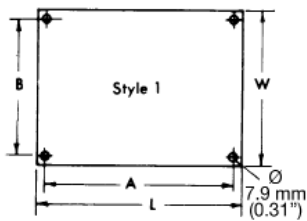

DTX Series Junction Box Mounting Plate Information

Dust-Ignitionproof, Watertight

Cast iron box and cover for surface mounting. Cast aluminum box and cover for surface mounting.

NEC:
Class II, Division 1 and 2, Groups E, F, G
Class III
NEMA 4, 9EFG

Mounting plates are used for mounting equipment up off the back of an enclosure. Steel Plates are all 3.3 mm (0.13") thick hot dip galvanized material. Aluminum plates are 3.3 mm (0.13") thick material up to and including 304.8 x 304.8 mm (12 x 12") size. All larger sizes are constructed of 4.8 mm (0.19") thick aluminum plate. The catalog numbers shown in the table below include the mounting buttons.

Select mounting plates based on inside length and width of box. Order as a separate item immediately following the catalog number of the box as follows:

Example: Line 1 **DTX-181204**
Line 2 **WYM-1812-1**

For mounting plates in smaller boxes than listed, use similar catalog number logic. Example: A steel mounting plate for a **DTX-040404** box would be **WYM-0404-1**. Pricing will be based upon a **WYM-0808-1** price.

Inside Length and Width of Junction Box in mm (in)	Catalog Number		Style	Dimension in Millimeters (Inches)			
	Steel Plates	Aluminum Plates		L	W	A	B
203.2 x 203.2 (8 x 8)	WYM-0808-1	WYM-0808-1A	1	171.5 (6.75)	171.5 (6.75)	152.4 (6.00)	152.4 (6.00)
254.0 x 203.2 (10 x 8)	WYM-1008-1	WYM-1008-1A	1	222.3 (8.75)	171.5 (6.75)	203.2 (8.00)	203.2 (8.00)
254.0 x 254.0 (10 x 10)	WYM-1010-1	WYM-1010-1A	1	222.3 (8.75)	222.3 (8.75)	203.2 (8.00)	203.2 (8.00)
304.8 x 203.2 (12 x 8)	WYM-1208-1	WYM-1208-1A	1	273.1 (10.75)	171.5 (6.75)	254.0 (10.00)	152.4 (6.00)
304.8 x 254.0 (12 x 10)	WYM-1210-1	WYM-1210-1A	1	273.1 (10.75)	222.3 (8.75)	254.0 (10.00)	203.2 (8.00)
304.8 x 304.8 (12 x 12)	WYM-1212-1	WYM-1212-1A	1	273.1 (10.75)	273.1 (10.75)	254.0 (10.00)	254.0 (10.00)
355.6 x 203.2 (14 x 8)	WYM-1408-1	WYM-1408-1A	1	323.9 (12.75)	171.5 (6.75)	304.8 (12.00)	152.4 (6.00)
355.6 x 355.6 (14 x 14)	WYM-1414-1	WYM-1414-1A	1	323.9 (12.75)	323.9 (12.75)	304.8 (12.00)	304.8 (12.00)
406.4 x 203.2 (16 x 8)	WYM-1608-1	WYM-1608-1A	1	374.7 (14.75)	171.5 (6.75)	355.6 (14.00)	152.4 (6.00)
406.4 x 304.8 (16 x 12)	WYM-1612-1	WYM-1612-1A	1	374.7 (14.75)	273.1 (10.75)	355.6 (14.00)	254.0 (10.00)
406.4 x 406.4 (16 x 16)	WYM-1616-1	WYM-1616-1A	1	374.7 (14.75)	374.7 (14.75)	355.6 (14.00)	355.6 (14.00)
457.2 x 203.2 (18 x 8)	WYM-1808-1	WYM-1808-1A	1	171.5 (6.75)	171.5 (6.75)	152.4 (6.00)	152.4 (6.00)
457.2 x 254.0 (18 x 10)	WYM-1810-1	WYM-1810-1A	1	171.5 (6.75)	222.3 (8.75)	406.4 (16.00)	203.2 (8.00)
457.2 x 304.8 (18 x 12)	WYM-1812-1	WYM-1812-1A	1	171.5 (6.75)	273.1 (10.75)	406.4 (16.00)	254.0 (10.00)
457.2 x 355.6 (18 x 14)	WYM-1814-1	WYM-1814-1A	1	171.5 (6.75)	323.9 (12.75)	406.4 (16.00)	304.8 (12.00)
457.2 x 406.4 (18 x 16)	—	—	—	—	—	—	—
457.2 x 457.2 (18 x 18)	WYM-1818-1	WYM-1818-1A	1	171.5 (6.75)	171.5 (6.75)	406.4 (16.00)	406.4 (16.00)
508.0 x 254.0 (20 x 10)	WYM-2010-1	WYM-2010-1A	1	222.3 (8.75)	222.3 (8.75)	457.2 (18.00)	203.2 (8.00)
609.6 x 304.8 (24.00 x 12.00)	WYM-2412-1	WYM-2412-1A	2	552.5 (21.75)	247.7 (9.75)	533.4 (21.00)	228.6 (9.00)
609.6 x 457.2 (24.00 x 18.00)	WYM-2418-1	WYM-2418-1A	2	552.5 (21.75)	400.1 (15.75)	533.4 (21.00)	381.0 (15.00)
609.6 x 609.6 (24.00 x 24.00)	WYM-2424-1	WYM-2424-1A	3	552.5 (21.75)	552.5 (21.75)	533.4 (21.00)	533.4 (21.00)
711.2 x 304.8 (28.00 x 12.00)	WYM-2812-1	WYM-2812-1A	2	654.1 (25.75)	247.7 (9.75)	635.0 (25.00)	228.6 (9.00)
762.0 x 304.8 (30.00 x 12.00)	WYM-3012-1	WYM-3012-1A	2	704.9 (27.75)	247.7 (9.75)	685.8 (27.00)	228.6 (9.00)
762.0 x 457.2 (30.00 x 18.00)	WYM-3018-1	WYM-3018-1A	2	704.9 (27.75)	400.1 (15.75)	685.8 (27.00)	381.0 (15.00)
762.0 x 609.6 (30.00 x 24.00)	WYM-3024-1	WYM-3024-1A	3	704.9 (27.75)	552.5 (21.75)	685.8 (27.00)	533.4 (21.00)
914.4 x 304.8 (36.00 x 12.00)	WYM-3612-1	WYM-3612-1A	2	857.3 (33.75)	247.7 (9.75)	838.2 (33.00)	228.6 (9.00)
914.4 x 457.2 (36.00 x 18.00)	WYM-3618-1	WYM-3618-1A	2	857.3 (33.75)	400.1 (15.75)	838.2 (33.00)	381.0 (15.00)
914.4 x 609.6 (36.00 x 24.00)	WYM-3624-1	WYM-3624-1A	3	857.3 (33.75)	552.5 (21.75)	838.2 (33.00)	533.4 (21.00)
914.4 x 762.0 (36.00 x 30.00)	WYM-3630-1	WYM-3630-1A	3	857.3 (33.75)	704.9 (27.75)	838.2 (33.00)	685.8 (27.00)
914.4 x 914.4 (36.00 x 36.00)	WYM-3636-1	WYM-3636-1A	3	857.3 (33.75)	857.3 (33.75)	838.2 (33.00)	838.2 (33.00)